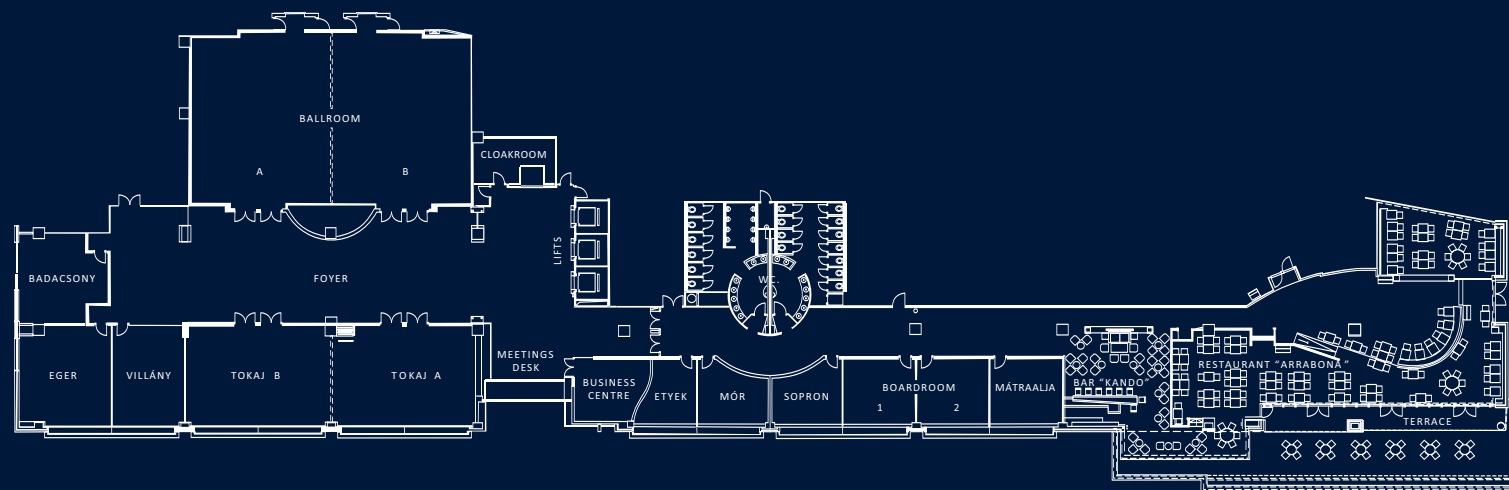

HERE ON BUSINESS